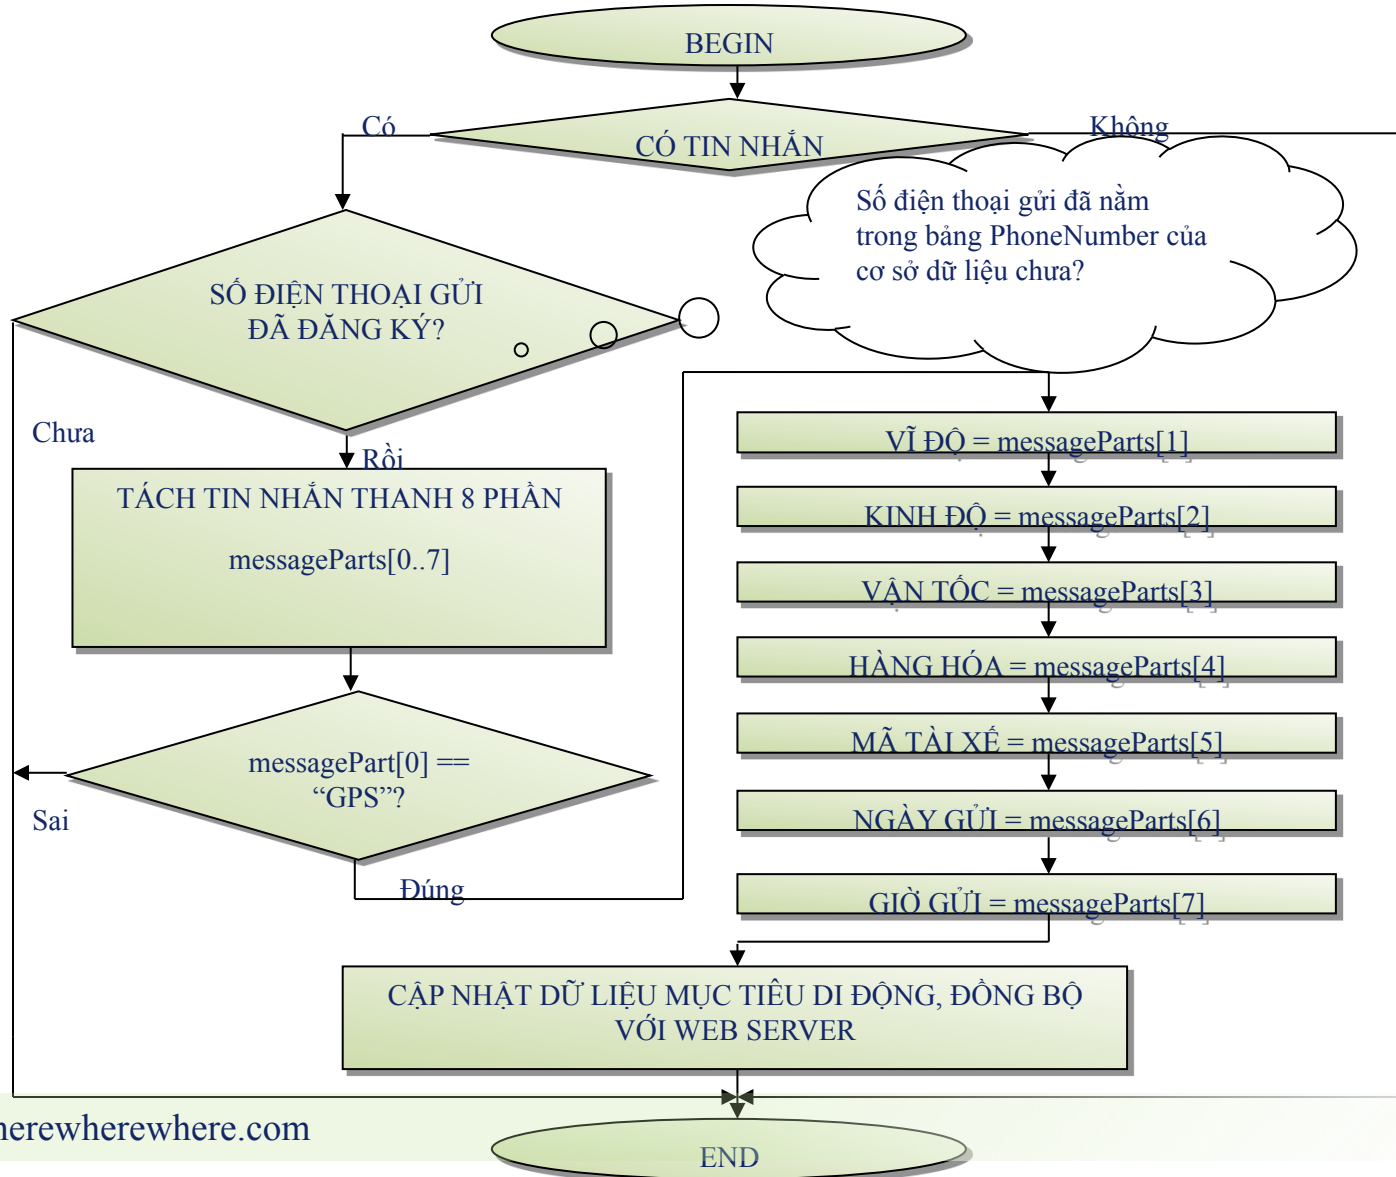

Phần mềm quản lý trung tâm Quản lý SMS (2)