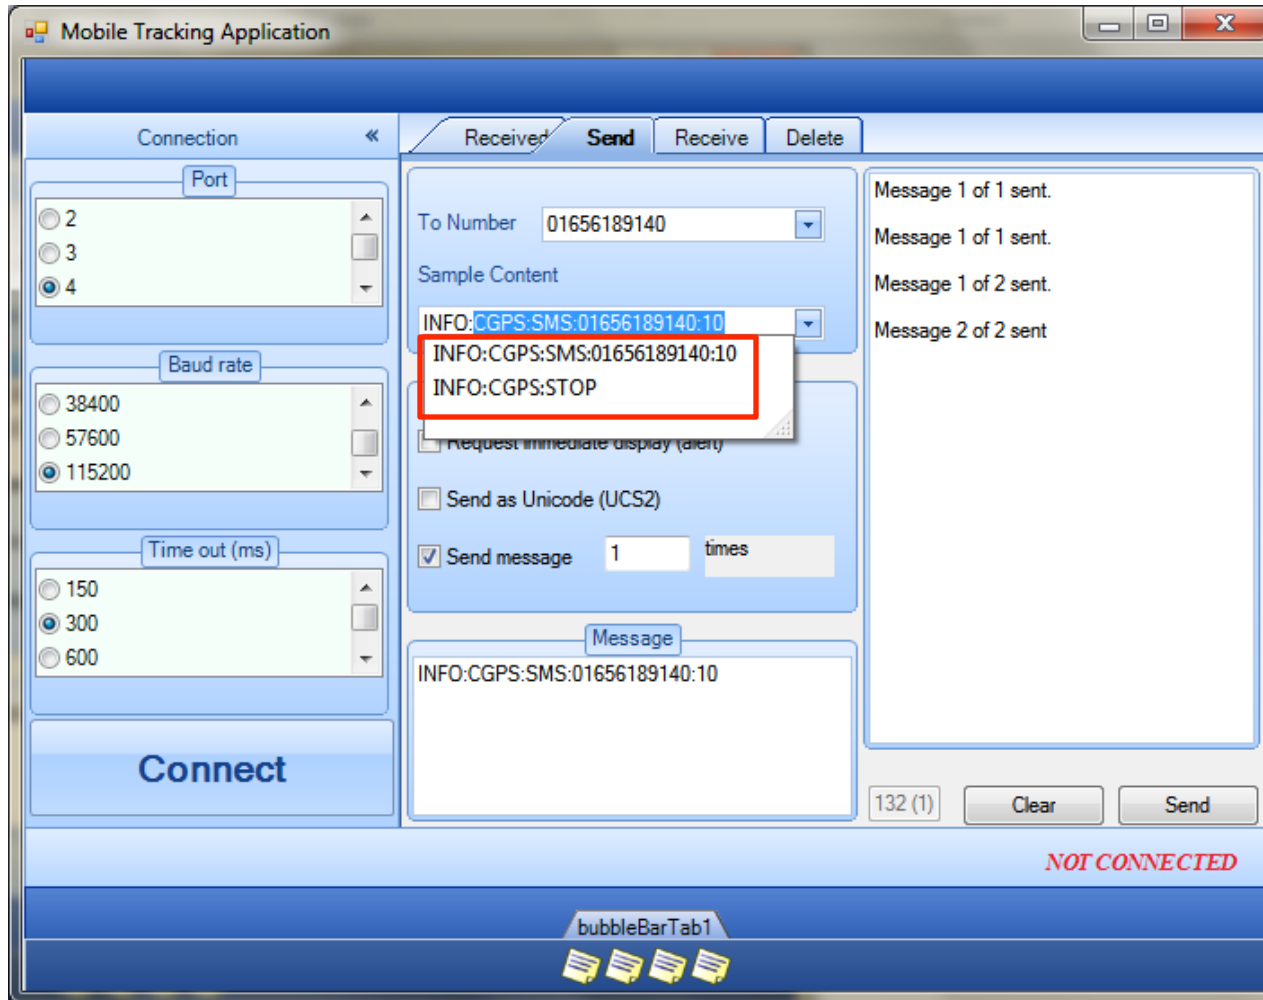

Phần mềm quản lý trung tâm Quản lý kết nối GPRS modem