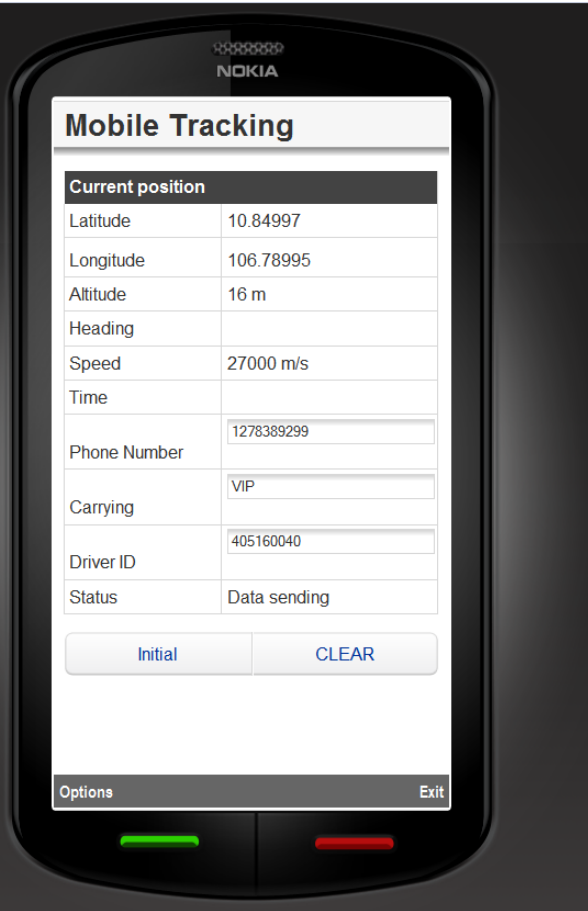

Phần mềm quản lý trung tâm Web Server (2)